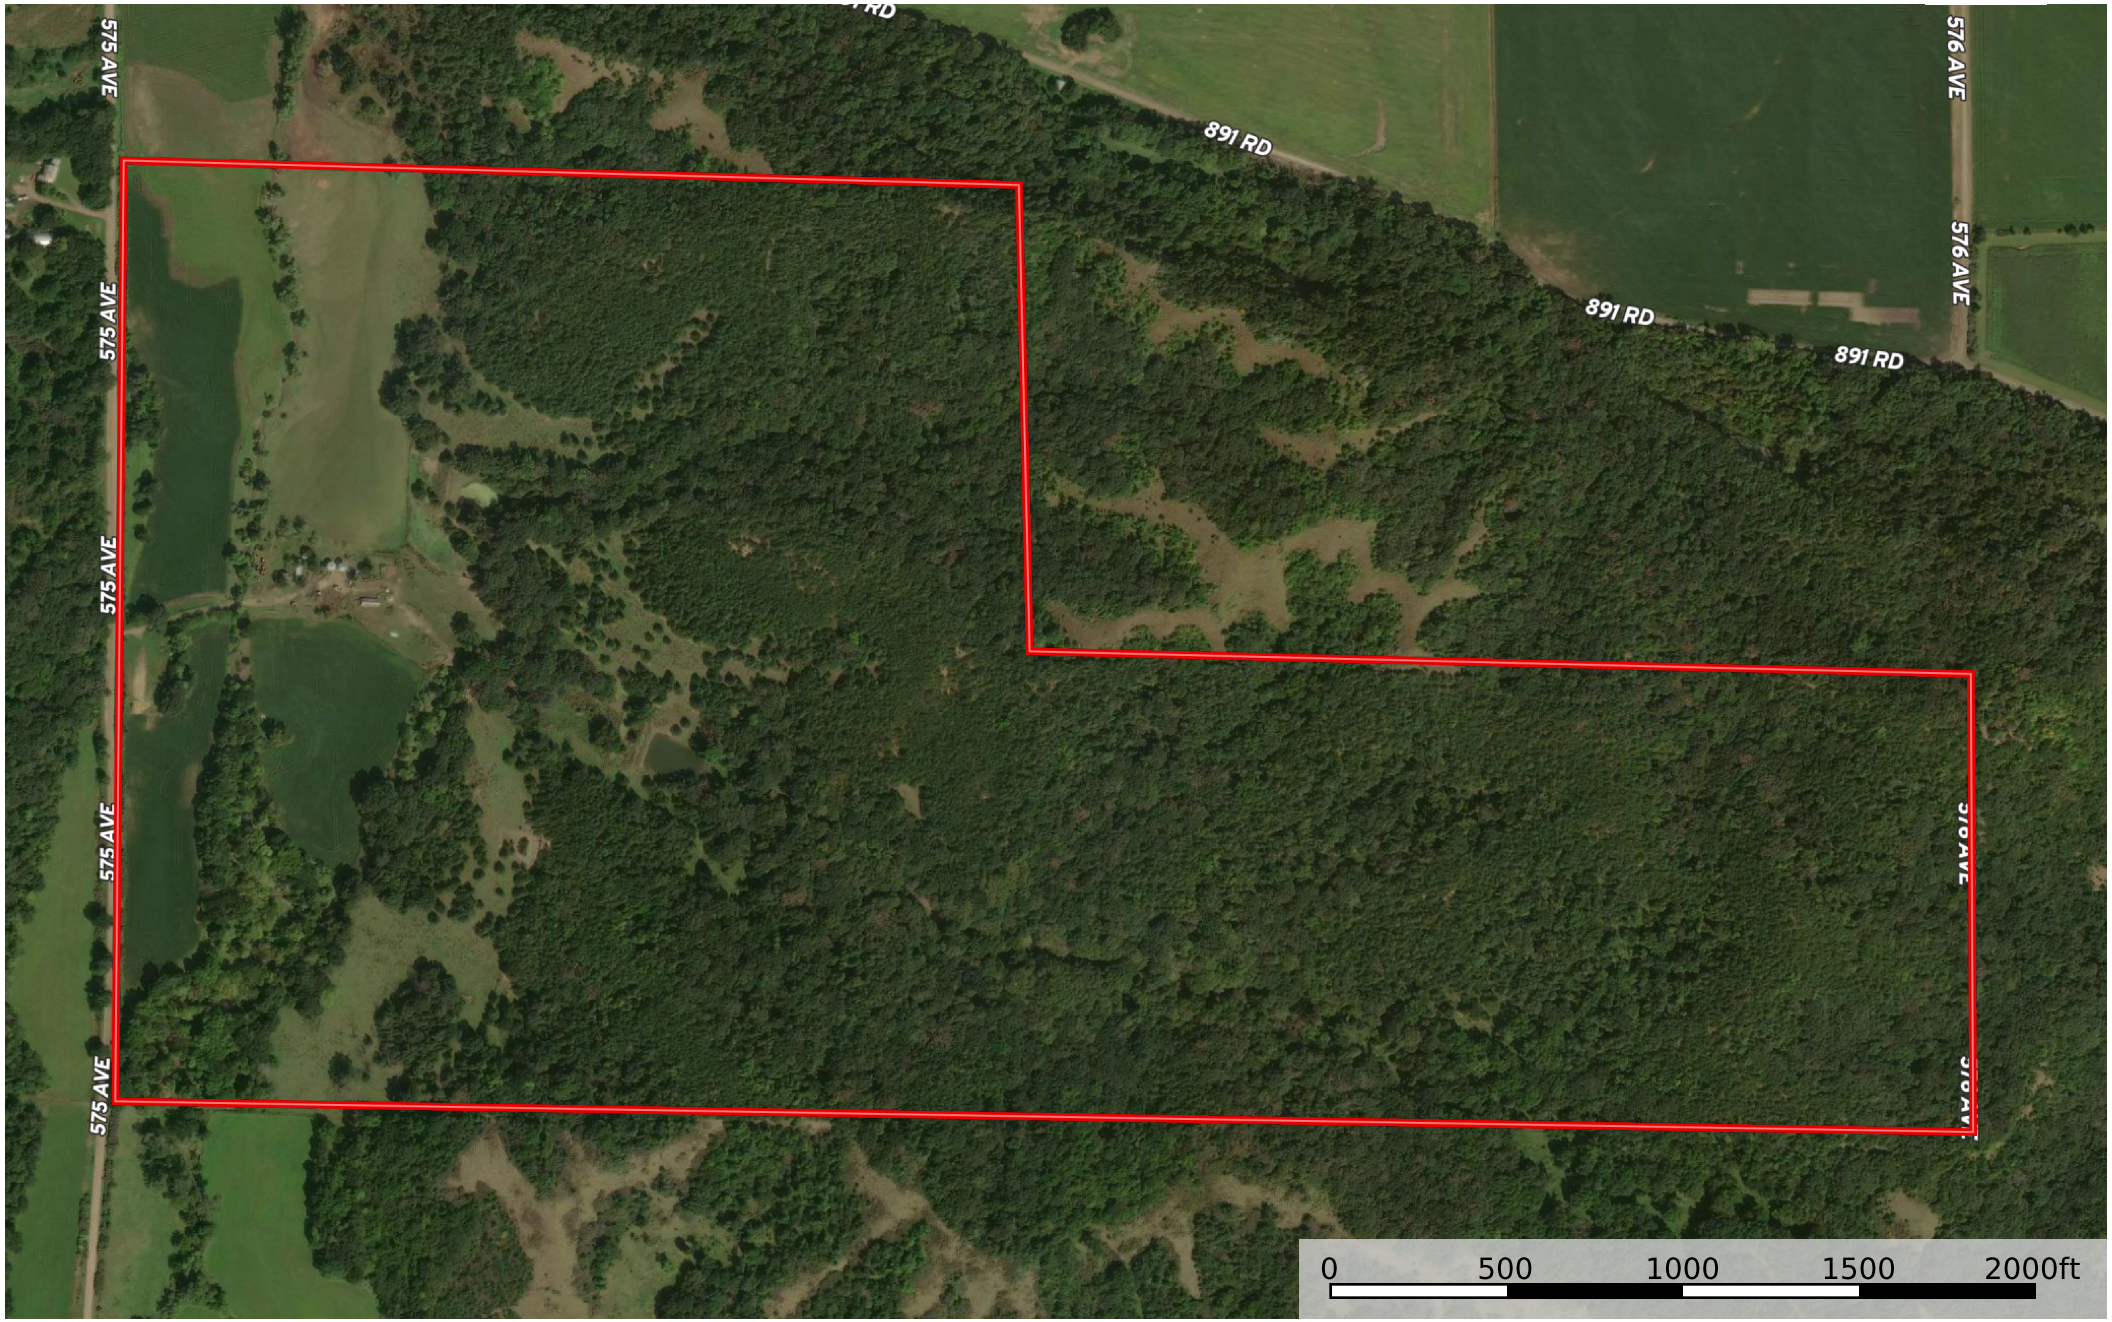

# 240+/- Acres Cedar Co, Nebraska

Nebraska, AC +/-

 Boundary

Stacey Stracke

 The information contained herein was obtained from sources deemed to be reliable. Land id™ Services makes no warranties or guarantees as to the completeness or accuracy thereof.